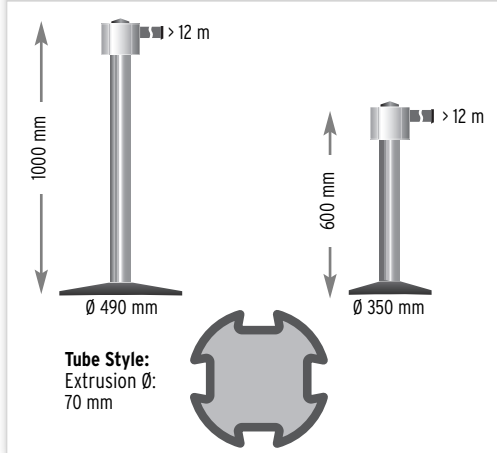

STORETRAC MONO/MINI >> For Indoor and Outdoor Usage with 12.00 m Belt

Belt Length	12 m
Belt Width	5 cm
Belt Colour	Neon Yellow, Red/White, Black/Yellow, Black
Belt Imprint	optional
Total Weight	approx. 14 kg/approx. 22 kg
Base Weight (mobile)	approx. 9 kg/approx. 18 kg
Material Tube	Aluminium
Material Cover Plate	Plastic/without
Material Base	Cast Iron/Steel
Outdoor Usage	yes
Wall Receptacle	optional

Convenient barrier system ideal for a wide range of applications

- >> Sturdy aluminium construction
- >> 12 meter belt length complete with centrifugal brake to control belt if accidentally released
- >> Suitable for indoor and outdoor usage